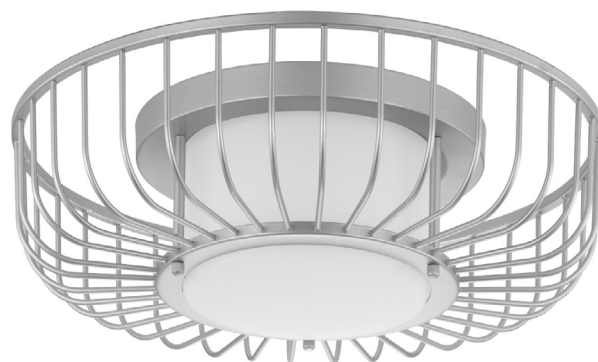

# One-Light LED Flush Mount

Ceiling mounted • Damp location listed

### Description:

Finesse LED flush mount fixtures take on a new perspective with an open cage design. The beautifully graphic frame, Metallic Silver, closes to create a circular pattern. The form casts a pleasing illumination and complements popular wire designs found in other home accents and furniture. Ideal for 8 to 9 foot ceilings in spaces that showcase Mid-Century or Modern styling.

### Specifications:

- Metallic Silver (-121) (painted)
- Steel construction
- Etched Opal Glass Bowl
- LED Module is replaceable (part # 93074038)
- Finesse takes on a new perspective in open cage design
- Finesse features a beautifully graphic frame, while complementing popular wire designs found in other home accents
- The unique design closes to create a circular pattern
- 1-light 17-watt LED flush mount fixture
- Measures 15" diameter x 4 1/2" H
- Warm white 3000K lighting color
- 731 lumens, 41.3 lumens per watt (delivered)
- 90+CRI
- Ideal for low ceilings or small foyer spaces that showcase Mid-Century, Bohemian or Modern styling
- Close-to-ceiling lights are natural choices for closets, hallways, and small rooms
- Replaceable light engine is California JA8 certified
- California Title 24 compliant
- Damp location listed
- Dimmable to 10% brightness (See Dimming Notes)
- Canopy covers a standard 4" octagonal recessed outlet box
- Mounting strap for outlet box included
- 6" of wire supplied
- ENERGY STAR® qualified
- Meets California Title 24 JA8-2016

### Dimensions:

Diameter: 15"  
Height: 4-1/2"

Glass  
Width: 6-1/2"  
Length: 6-1/2"  
Height: 3-13/16"