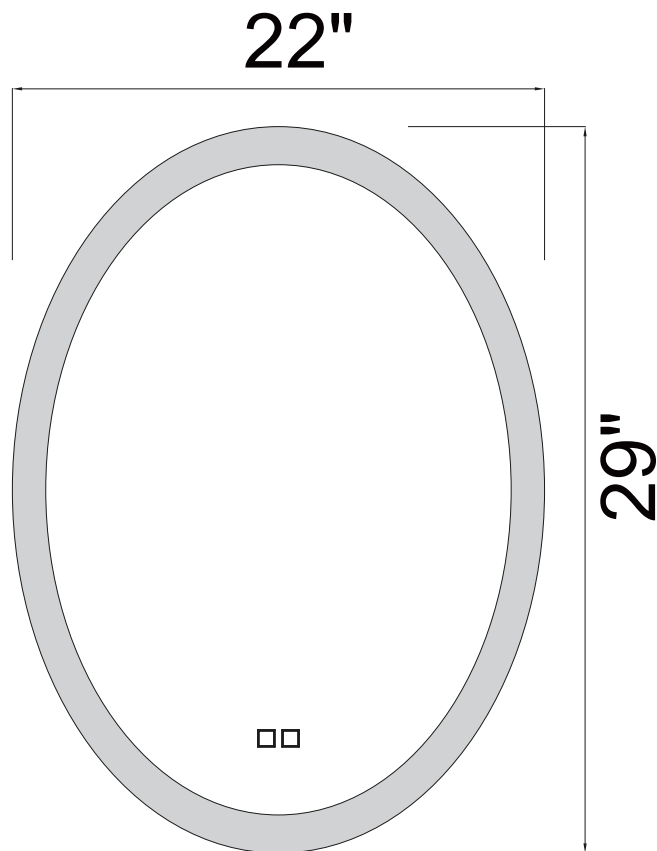

PROJECT: _____
 FIXTURE TYPE: _____
 LOCATION: _____
 CONTACT/PHONE: _____

Item	1234W22-O
Collection	AGOSTINO
Finish	White
Glass	-----
Crystal	-----
Input	120V AC,60HZ,AC

Shade	-----
Length/Dia.	22"
Width/Ext.	2"
Height	29"
Maximum	-----
Lumens	884

Light Source	LED
Bulb Info.	17W
Included	-----
Dimmable	Yes
Color	3000K, 4000K, 6000K
Weight	