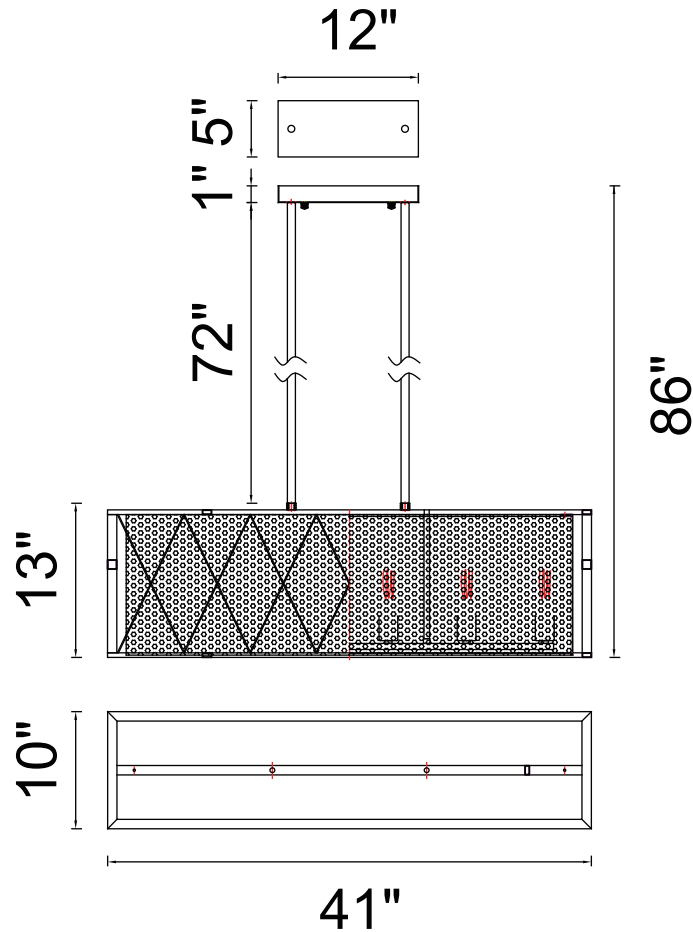

CWI LIGHTING

BRIGHTER LIVING. SIMPLIFIED.

PROJECT: _____

FIXTURE TYPE: _____

LOCATION: _____

CONTACT/PHONE: _____

Item	9889P41-6-RC-101
Collection	TAPEDIA
Finish	Black
Glass	-----
Crystal	-----
Input	120V AC,60HZ,AC

Shade	-----
Length/Dia.	41"
Width/Ext.	10"
Height	13"
Maximum	-----
Lumens	-----

Light Source	E26
Bulb Info.	6×60W
Included	-----
Dimmable	No
Color	-----
Weight	-----