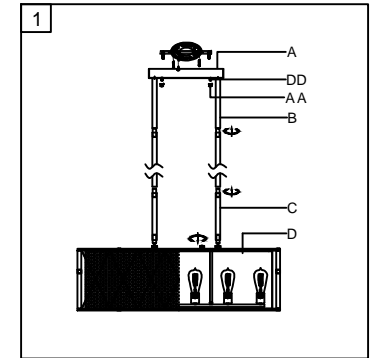

Trade Mark:
CRYSTAL WORLD INC

Product Name: Pendant lamp
Model :9889P41-8-RC
120Vac, 60Hz,AC ONLY
Lamp Size:L41"*W10"*H12-72"

PENDANT LAMP ASSEMBLY INSTRUCTIONS

1. Place fixture(A) onto mounting screws (DD).secure with cap nuts (AA). Please fix (A) with (B).(B) with (C), (C) with (D).

Hardware Used

AA Cap nut  X 2
DD Mounting screw  X 2

2. Install light bulbs (not included).
Use bulb  **120V E26 6*40W Max.**