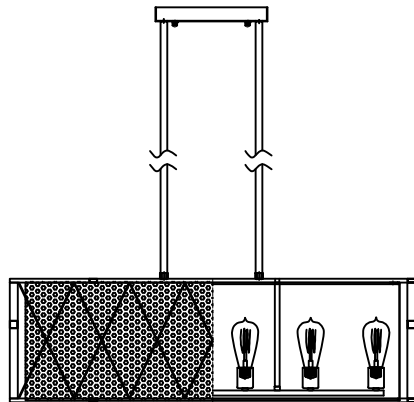

Trade Mark:
CRYSTAL WORLD INC

Product Name: Pendant lamp
Model :9889P41-8-RC
120Vac, 60Hz,AC ONLY
Lamp Size:L41"*W10"*H12-72"

PENDANT LAMP ASSEMBLY INSTRUCTIONS

1. Place fixture(A) onto mounting screws (DD).secure with cap nuts (AA). Please fix (A) with (B).(B) with (C), (C) with (D).

Hardware Used

AA Cap nut  X 2
DD Mounting screw  X 2

2. Install light bulbs (not included).
Use bulb  **120V E26 6*40W Max.**