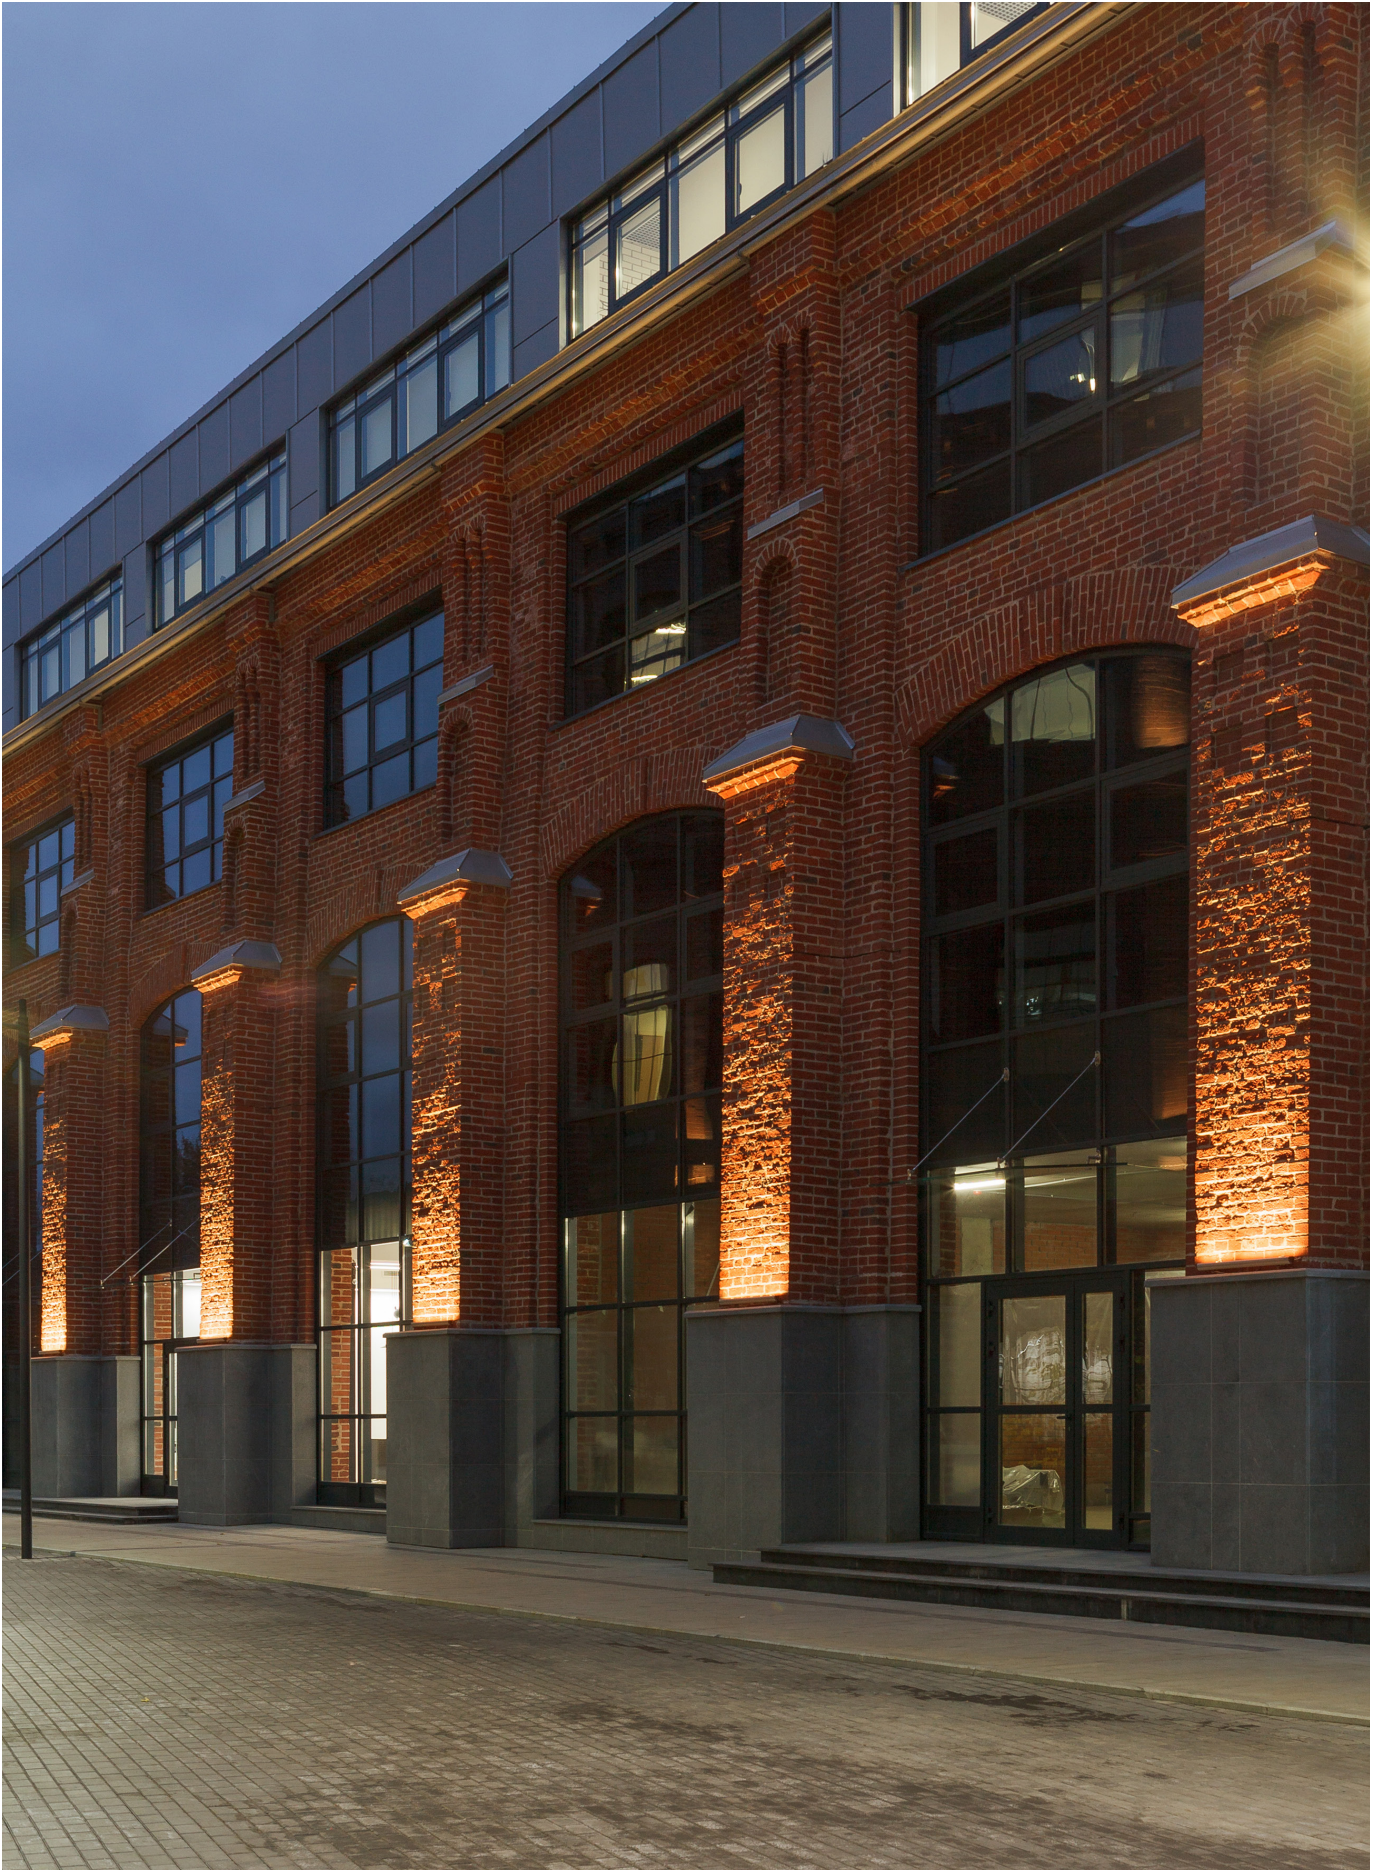

TRULUX LIGHTING SYSTEMS

TASK LIGHTING

DOWNLIGHTING

DECORATIVE LAMPS

LINEAR WARM WHITE
ARCHITECTURAL LIGHTING

POWER SUPPLIES