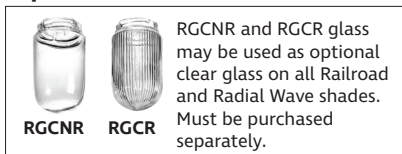

Glass & Wire Guard

Glass	Inside Etched
Wire Guard	Metal

Certification

UL Listed	Damp Location
-----------	---------------

Item Number

SKU	RRWC18
-----	--------

RRWC15 - R SERIES 15" CORD HUNG RADIAL WAVE SHADE

Options:

Dimensions

Width	15"
Height	11 1/4"
Wire	144"

Finish & Material

Finishes	CP - Copper GA - Galvanized Steel
Material	Steel

Glass & Wire Guard

Glass	Inside Etched
Wire Guard	Metal

Wattage