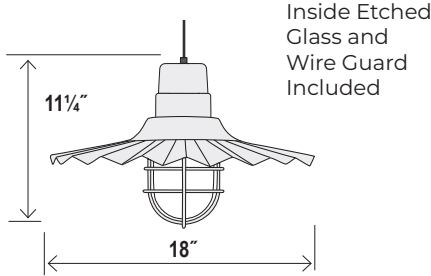

RRWC18 - R SERIES 18" CORD HUNG RADIAL WAVE SHADE

Options:

Dimensions

Width	18"
Height	11 1/4"
Wire	144"

Finish & Material

Finishes	CP - Copper GA - Galvanized Steel
Material	Steel

Wattage

Bulbs	1-Medium A21
Watts per Bulb	100W
Voltage	120V

Glass & Wire Guard

Glass	Inside Etched
Wire Guard	Metal

Certification

UL Listed	Damp Location
-----------	---------------

Item Number

SKU	RRWC18
-----	--------

RRWC15 - R SERIES 15" CORD HUNG RADIAL WAVE SHADE

Options:

Dimensions

Width	15"
Height	11 1/4"
Wire	144"

Finish & Material

Finishes	CP - Copper GA - Galvanized Steel
Material	Steel

Glass & Wire Guard

Glass	Inside Etched
Wire Guard	Metal

Wattage

Options:

Dimensions

Width	12"
Height	11 1/4"
Wire	144"

Finish & Material

Finishes	CP - Copper GA - Galvanized Steel
Material	Steel

Glass & Wire Guard

Glass	Inside Etched
Wire Guard	Metal

Wattage