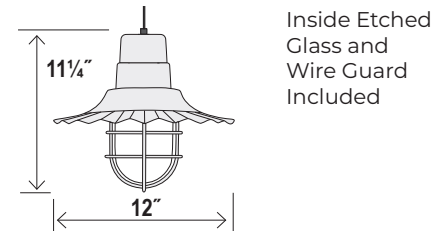

Options:

Dimensions

Width	15"
Height	11 1/4"
Wire	144"

Finish & Material

Finishes	CP - Copper GA - Galvanized Steel
Material	Steel

Glass & Wire Guard

Glass	Inside Etched
Wire Guard	Metal

Wattage

Bulbs	1-Medium A21
Watts per Bulb	100W
Voltage	120V

Certification

UL Listed	Damp Location
-----------	---------------

Item Number

SKU	RRWC15
-----	--------

RRWC12 - R SERIES 12" CORD HUNG RADIAL WAVE SHADE

Options:

Dimensions

Width	12"
Height	11 1/4"
Wire	144"

Finish & Material

Finishes	CP - Copper GA - Galvanized Steel
Material	Steel

Glass & Wire Guard

Glass	Inside Etched
Wire Guard	Metal

Wattage