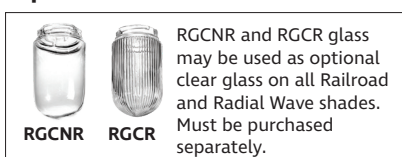

Bulbs	1-Medium A21
Watts per Bulb	100W
Voltage	120V

Certification

UL Listed	Damp Location
-----------	---------------

Item Number

SKU	RRWC15
-----	--------

RRWC12 - R SERIES 12" CORD HUNG RADIAL WAVE SHADE

Options:

Dimensions

Width	12"
Height	11 1/4"
Wire	144"

Finish & Material

Finishes	CP - Copper GA - Galvanized Steel
Material	Steel

Glass & Wire Guard

Glass	Inside Etched
Wire Guard	Metal

Wattage