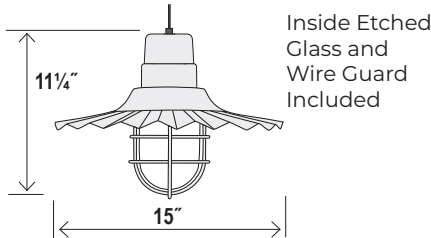

RRWC18 - R SERIES 18" CORD HUNG RADIAL WAVE SHADE

Options:

Dimensions

Width	18"
Height	11 1/4"
Wire	144"

Finish & Material

Finishes	CP - Copper GA - Galvanized Steel
Material	Steel

Wattage

Bulbs	1-Medium A21
Watts per Bulb	100W
Voltage	120V

Glass & Wire Guard

Glass	Inside Etched
Wire Guard	Metal

Certification

UL Listed	Damp Location
-----------	---------------

Item Number

SKU	RRWC18
-----	--------

RRWC15 - R SERIES 15" CORD HUNG RADIAL WAVE SHADE

Options:

Dimensions

Width	15"
Height	11 1/4"
Wire	144"

Finish & Material

Finishes	CP - Copper GA - Galvanized Steel
Material	Steel

Glass & Wire Guard

Glass	Inside Etched
Wire Guard	Metal

Wattage

Options:

Dimensions

Width	12"
Height	11 1/4"
Wire	144"

Finish & Material

Finishes	CP - Copper GA - Galvanized Steel
Material	Steel

Glass & Wire Guard

Glass	Inside Etched
Wire Guard	Metal

Wattage