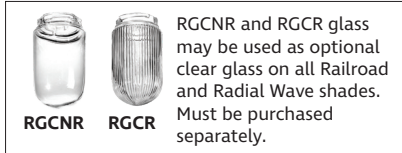

RRWC18 - R SERIES 18" CORD HUNG RADIAL WAVE SHADE

Options:

Dimensions

Width	18"
Height	11 1/4"
Wire	144"

Finish & Material

Finishes	CP - Copper GA - Galvanized Steel
Material	Steel

Wattage

Bulbs	1-Medium A21
Watts per Bulb	100W
Voltage	120V