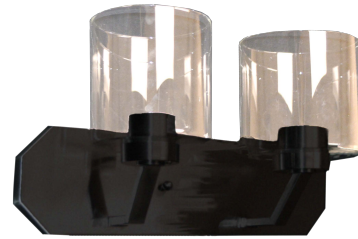

<b>Model #</b>	<b>PRS-VL2(CLR)-MB</b>
Fixture Series	Paris
Description	2 Light Vanity
Finish	Matte Black
Glass	Clear
Replacement Glass	G-PRS-CLR
Dimensions- HxW(xD) <small>(Dimensions shown in inches)</small>	9" x 18" x 6.25"
Lamp Info	2 x 60W (M)

Finish/Glass Shown: Matte Black/Clear

\*Lamps not included

**ELECTRICAL REQUIREMENTS:** Fixture requires a grounded electrical supply line of 120 volts AC.

**INSTALLATION REQUIREMENTS:** Fixture attaches to electrical junction box securely anchored in wall or ceiling.  
**All mounting hardware included.**