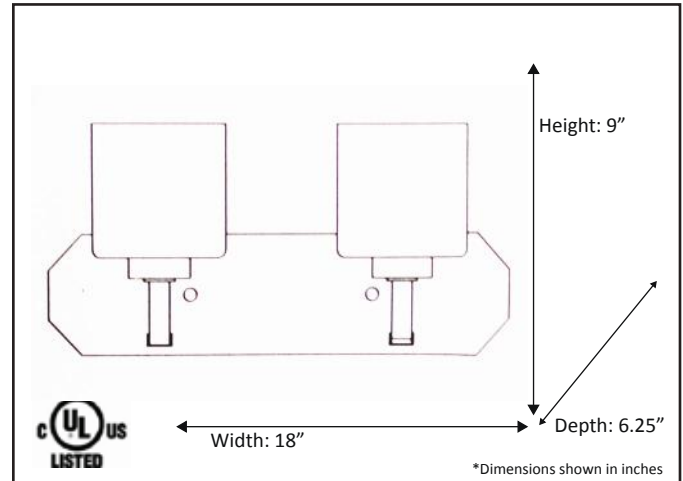

*Lamps not included